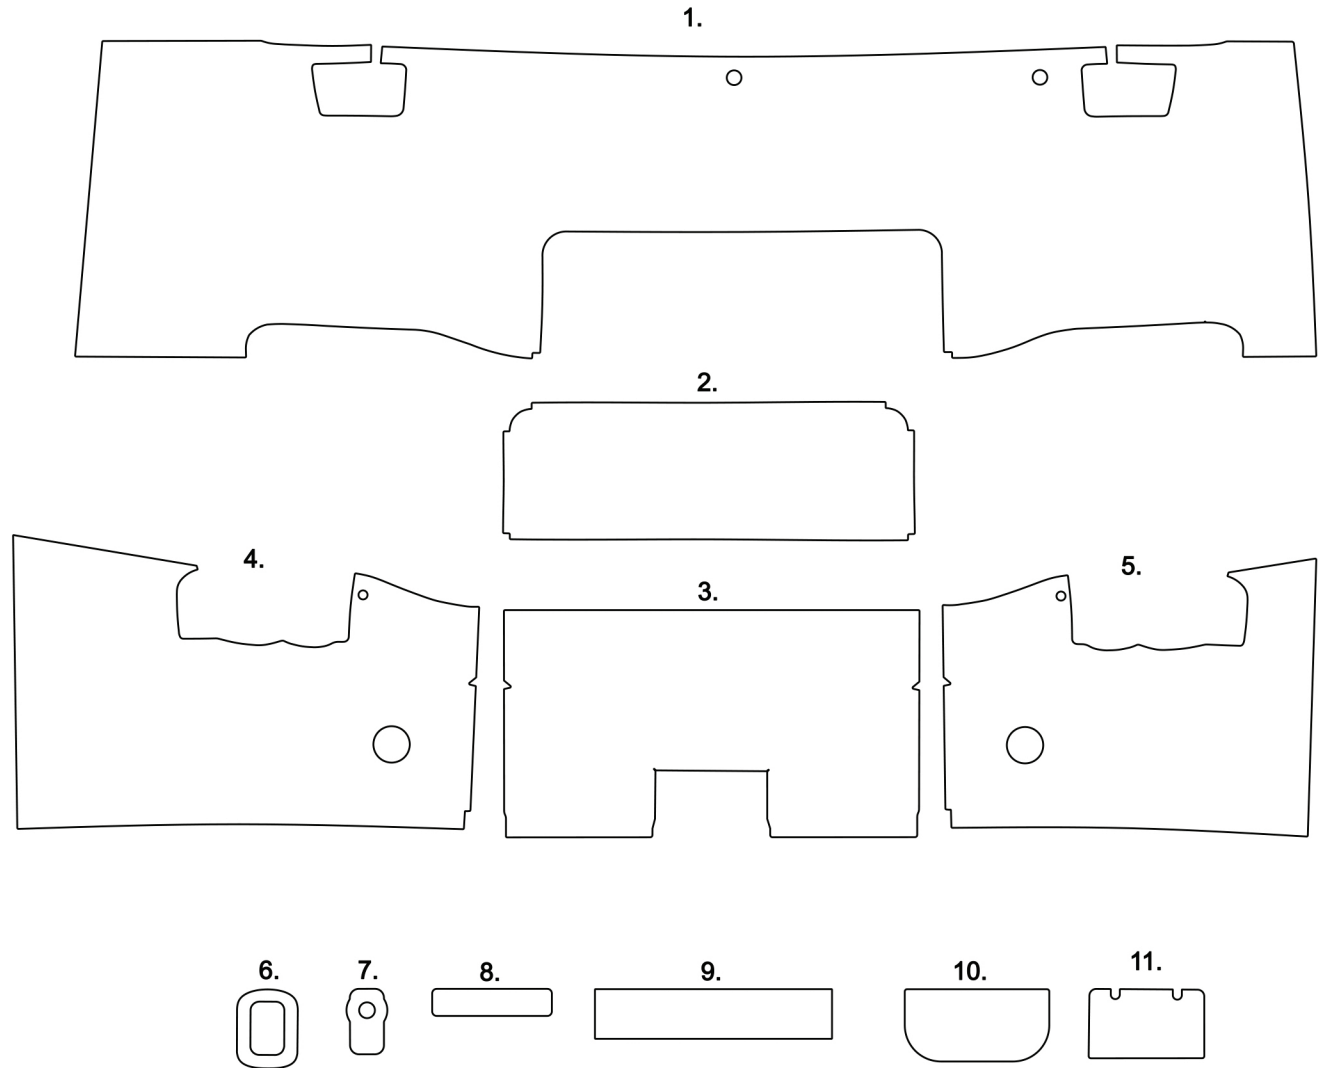

DIAMOND SHIELD
Advanced Paint Protection System

Tiffin 2008
Model: Allegro Bus - No Cameras

Parts:

- 1. HEADER
- 2. HOOD
- 3. CENTER BUMPER
- 4. PS BUMPER
- 5. DS BUMPER
- 6. DOOR LATCH
- 7. DOOR LOCK
- 8. GRAB HANDLE
- 9. KICK PLATE
- 10. REAR LADDER
- 11. LICENSE PLATE

Measurement from ds mirror to wiper center approx. 4.5"
Measurement for wipers center to center approx. 33.75"
Measurement from ps cap moulding to edge of mirror approx. 24"